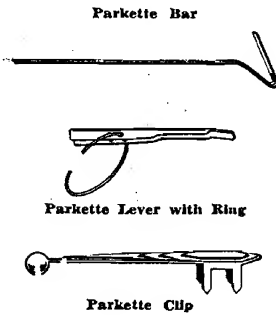

Parker

REPAIR PARTS

Price List

No. 5306

The Parker Pen Company

JANESVILLE • WISCONSIN • U. S. A.

PARKER VACUMATIC PEN PARTS

	\$10.00 Senior Maxima & Maxima Vacumatic	\$8.75 Major & Debutante Vacumatic	\$7.50 Standard & Slender Vacumatic	\$5.00 Junior & Debutante Vacumatic
Nib	4.50	3.50	3.50	2.00
Tube Feed30	.30	.30	.30
Section30	.30	.30	.20
Barrel	1.80	1.20	1.20	.80
Filler Unit Complete60	.60	.60	.60
Filling Mechanism50	.50	.50	.50
Diaphragm10	.10	.10	.10
Blind Cap Complete50	.50	.40	.20
Blind Cap Section40	.40	.30	.10
Blind Cap Band05	.05	.05	.05
Blind Cap Screw05	.05	.05	.05
Outer Cap	1.70	1.70	1.10	.70
Clip Screw05	.05	.05	.05
Clip60	.60	.60	.60
Ring Crown60	

PARKER BUTTON FILLER PEN PARTS

	\$7.00 Duofold Senior	\$5.00 Duofold Junior	\$5.00 Duofold Lady	\$5.00 Duofold Midget	\$3.50 DeLuxe Challenger	\$2.75 Parker Challenger
Nib	3.50	2.50	2.50	2.50	1.50	1.25
Feed	.15	.15	.15	.15	.15	.15
Section	.15	.15	.15	.15	.15	.15
Barrel	1.40	.90	.80	.80	.70	.50
Blind Cap	.10	.10	.10	.10	.10	.10
Bar	.10	.10	.10	.10	.10	.10
Sac	.10	.10	.10	.10	.10	.10
Outer Cap	1.40	.90	.80	.80	.70	.50
Inner Cap	.20	.20	.20	.20		
Clip Screw					.05	.05
Clip	.30	.30	.30	.30	.30	.30
Ring					.30	.30

LEVER FILLER PEN PARTS

List Price of Pen Parts	\$1.75 Parkette Deluxe Parker Duo-Tone	\$1.25 Parkette
Nib	1.00	.75
Feed	.10	.10
Section	.15	.15
Barrel	.70	.40
Sac	.10	.10
Bar	.02	.02
Lever and Ring	.03	.03
Cap	.60	.40
Clip	.10	.10